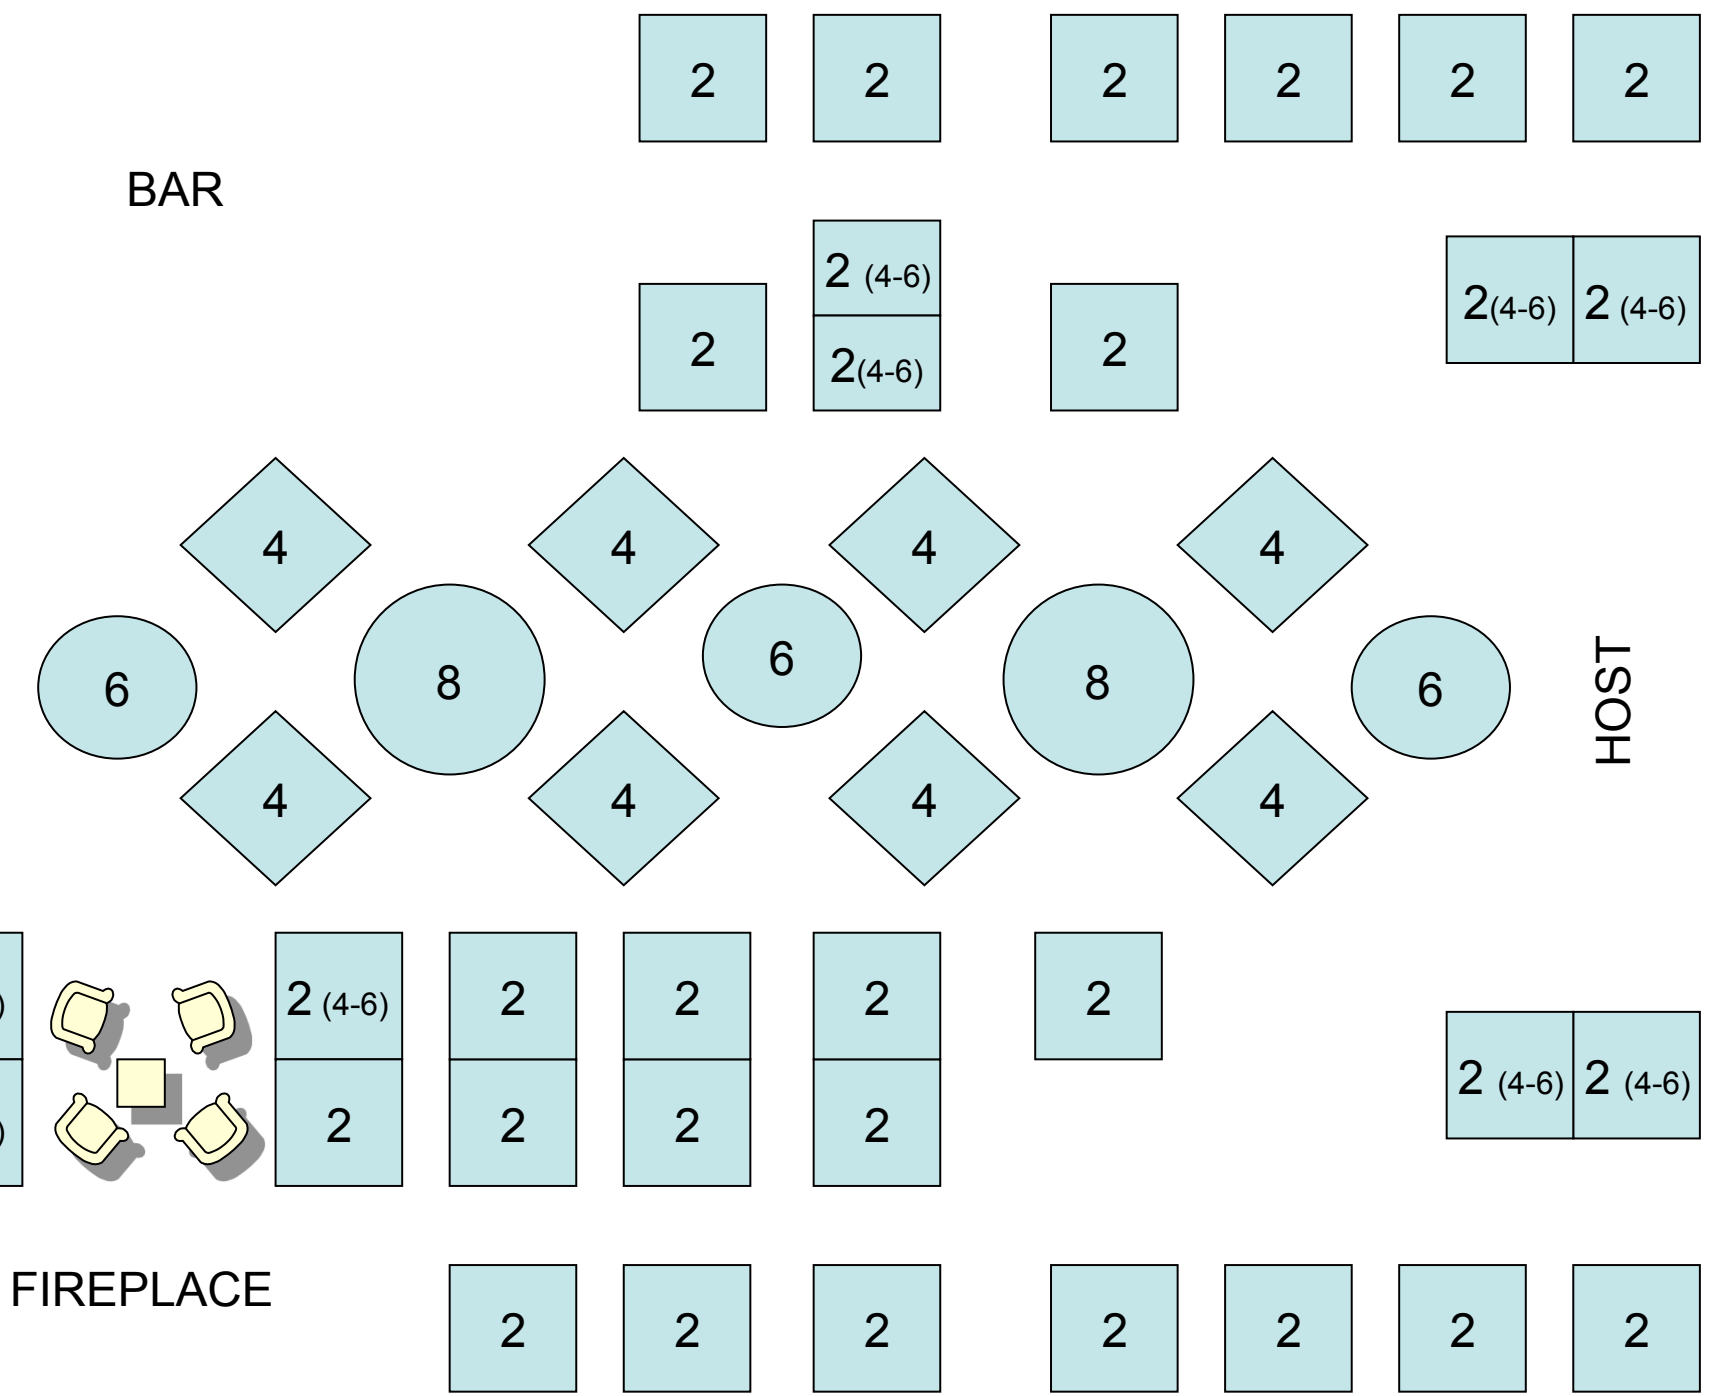

KITCHEN

BAR

HOST

FIREPLACE

Seats 157 Total

BAR

KITCHEN

HOST

FIREPLACE

KITCHEN

BAR

Cocktail Area

HOST

FIREPLACE

BAR

KITCHEN

HOST

FIREPLACE